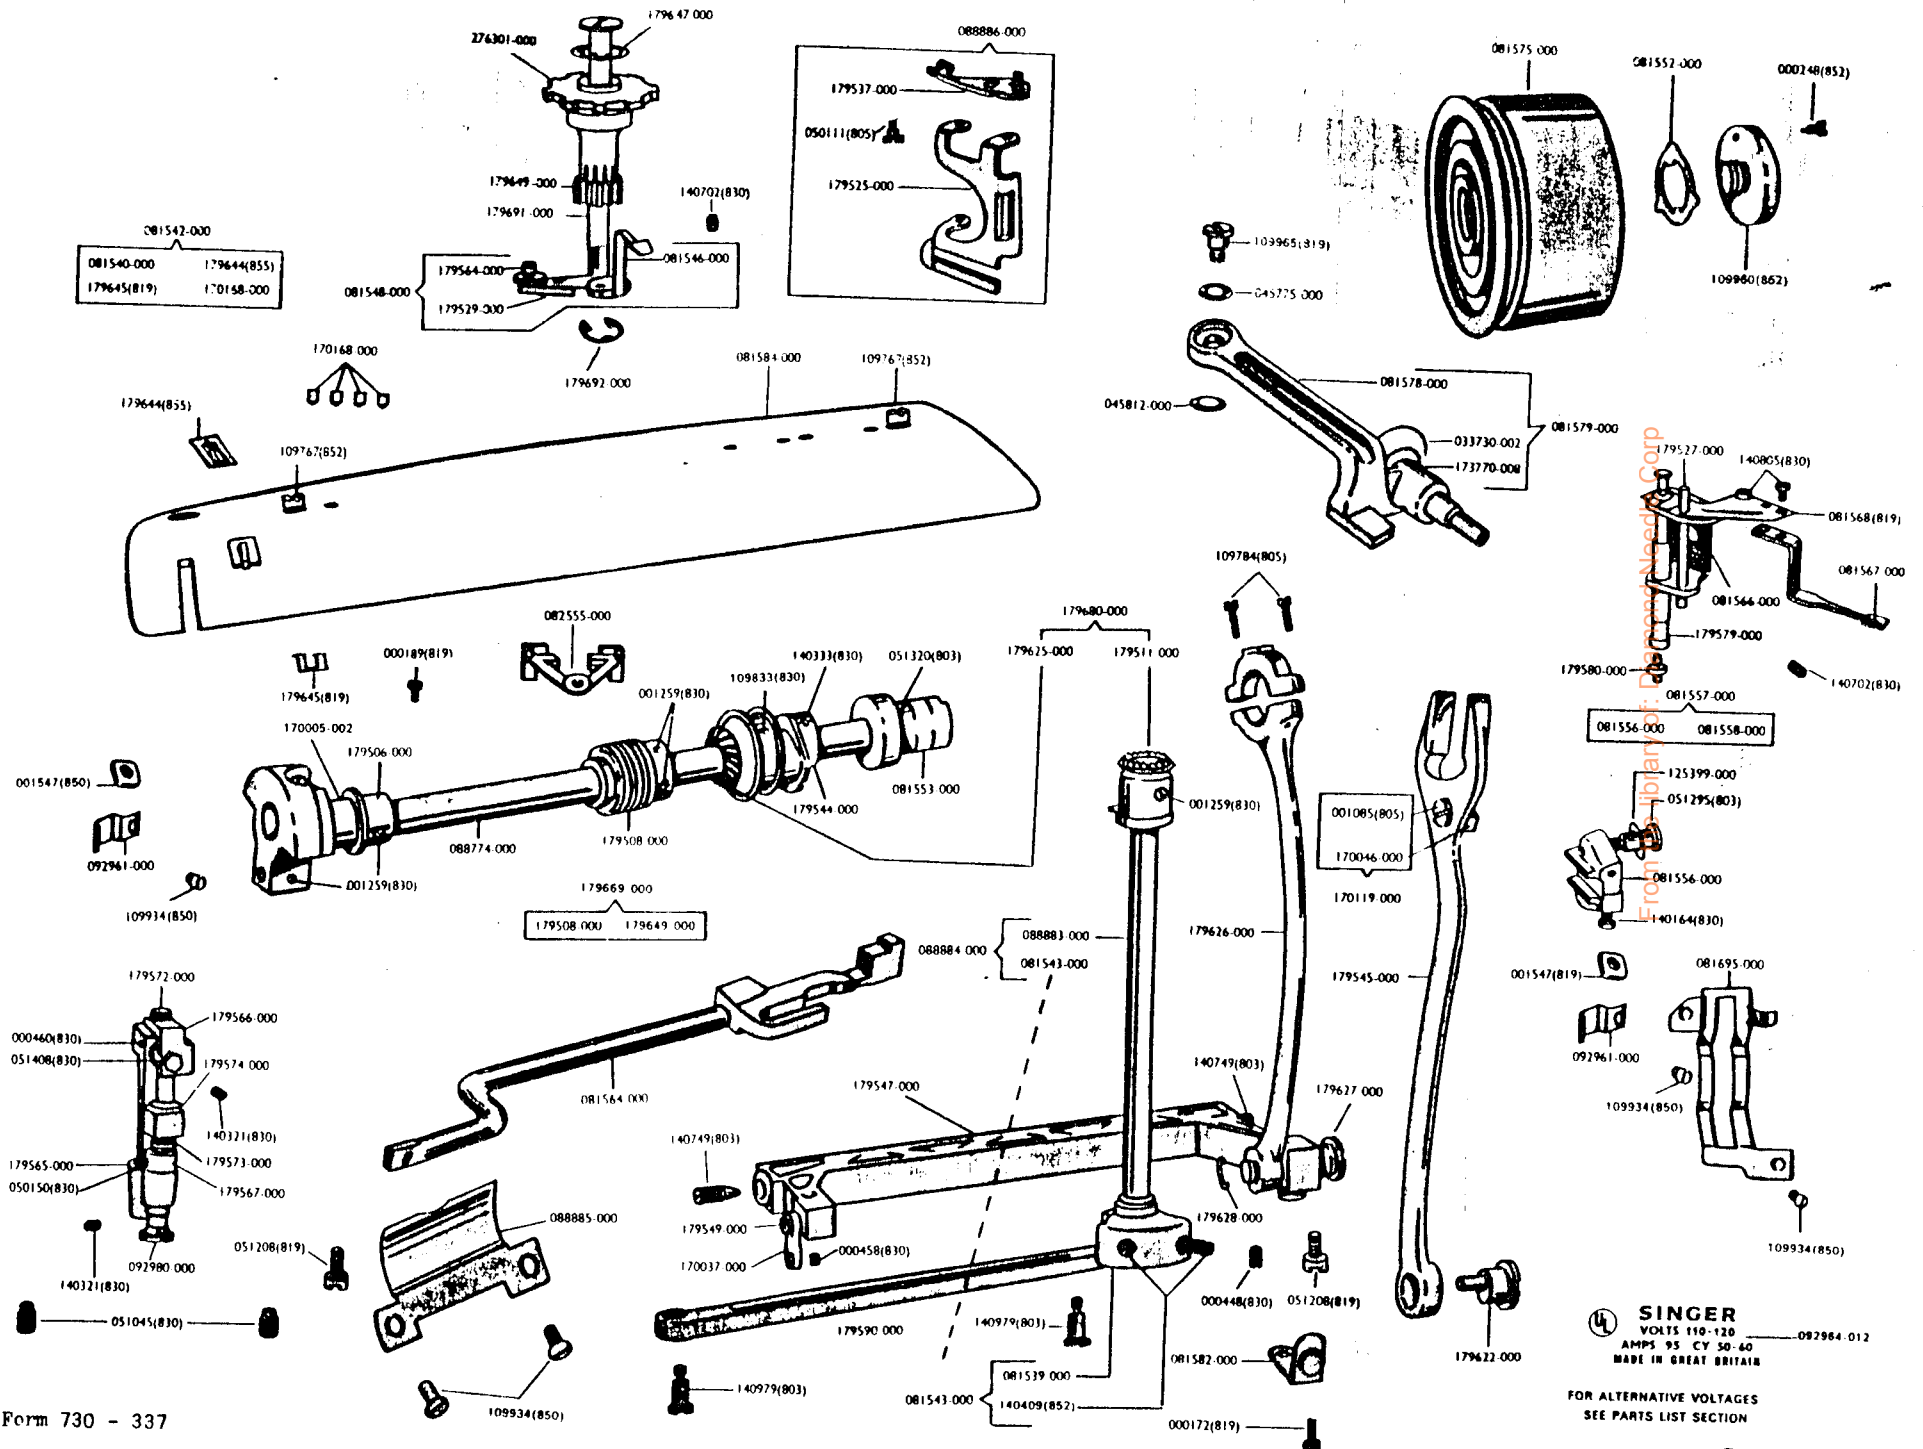

SINGER

337

List of Parts—Machine No. 337

List of Parts—Machine No. 337

SINGER
 VOLUTAS 118-120
 AMPS 95 CV 50-60
 MADE IN GREAT BRITAIN

FOR ALTERNATIVE VOLTAGES
 SEE PARTS LIST SECTION

List of Parts—Machine No. 337

94167-012
081563 000, 92964-012
FOR ALTERNATIVE VOLTAGES
SEE PARTS LIST SECTION

From the library of: Singer Sewing Machine Corp