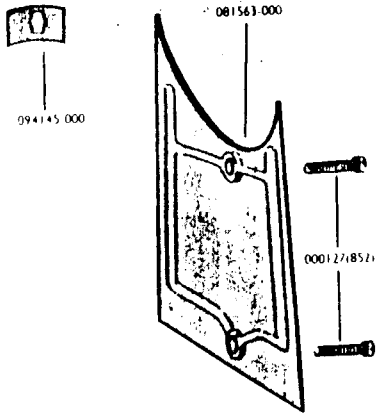

SINGER

337

List of Parts—Machine No. 337

List of Parts—Machine No. 337

SINGER
 VOLUTAS 118-120
 AMPS 95 CV 50-60
 MADE IN GREAT BRITAIN

FOR ALTERNATIVE VOLTAGES
 SEE PARTS LIST SECTION

List of Parts—Machine No. 337

94167-012
081563 000, 92964-012
FOR ALTERNATIVE VOLTAGES
SEE PARTS LIST SECTION

From the library of: Singer Sewing Machine Corp