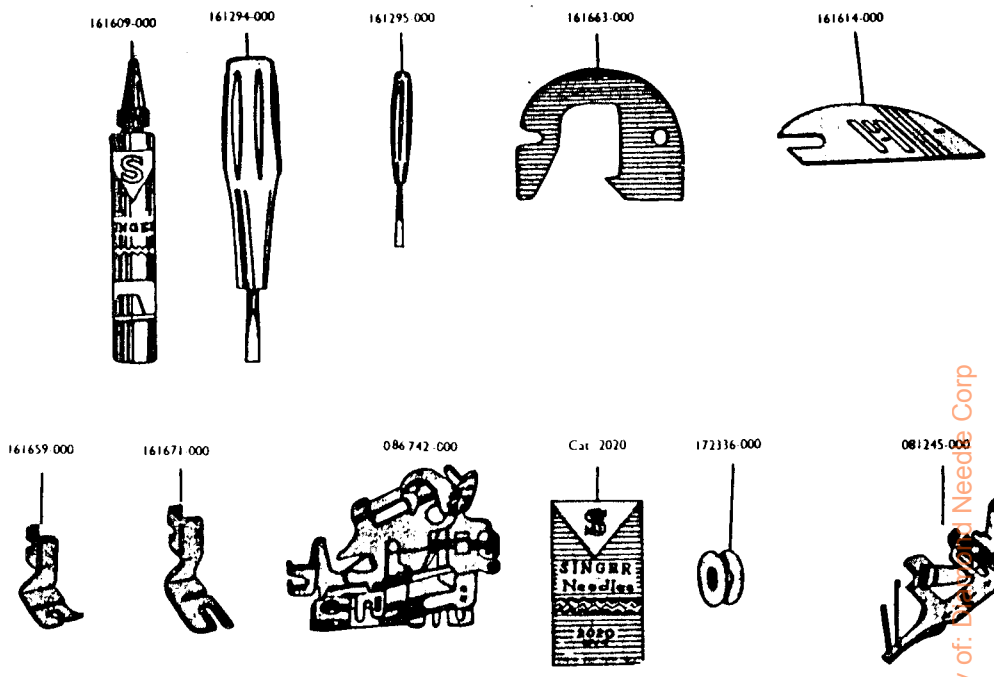

From the library of: Singer Sewing Machine Corp