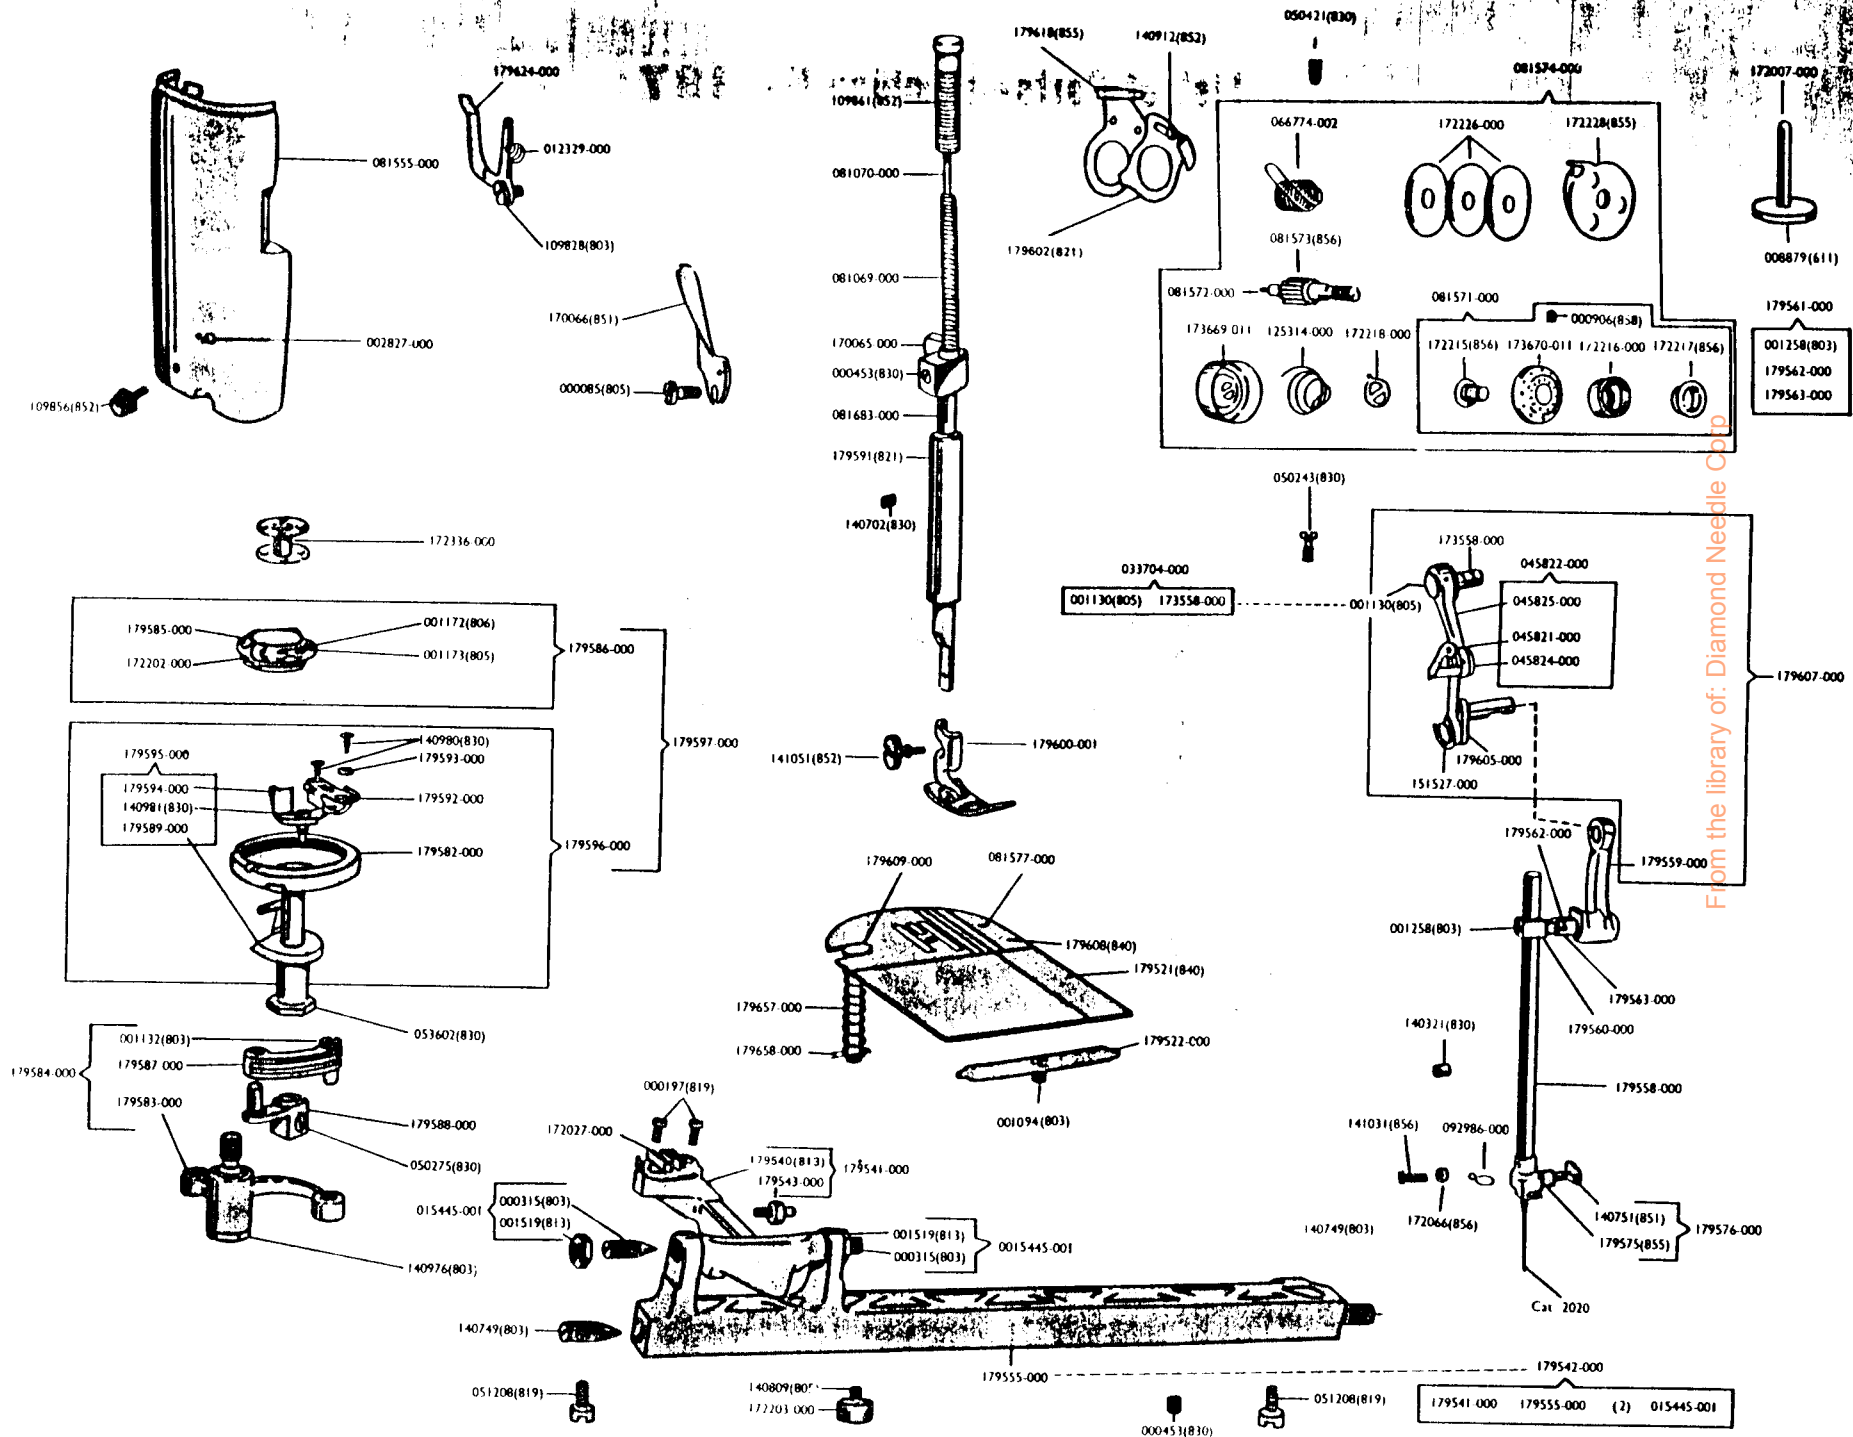

SINGER

337

List of Parts—Machine No. 337

List of Parts—Machine No. 337

SINGER
 VOLUTAS 118-120
 AMPS 95 CV 50-60
 MADE IN GREAT BRITAIN

FOR ALTERNATIVE VOLTAGES
 SEE PARTS LIST SECTION

List of Parts—Machine No. 337

94167-012
081563 000, 92964-012
FOR ALTERNATIVE VOLTAGES
SEE PARTS LIST SECTION

From the library of: Singer Sewing Machine Corp