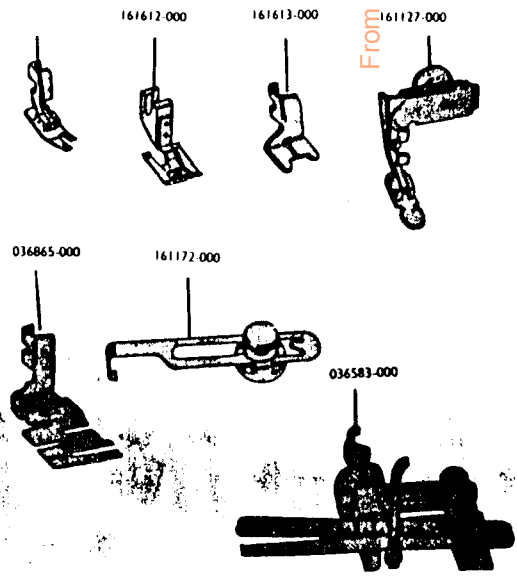

SINGER

337

List of Parts—Machine No. 337

List of Parts—Machine No. 337

SINGER
 VOLUTAS 118-120
 AMPS 95 CV 50-60
 MADE IN GREAT BRITAIN

FOR ALTERNATIVE VOLTAGES
 SEE PARTS LIST SECTION

List of Parts—Machine No. 337

94167-012
081563 000, 92964-012
FOR ALTERNATIVE VOLTAGES
SEE PARTS LIST SECTION

From the library of: Singer Sewing Machine Corp